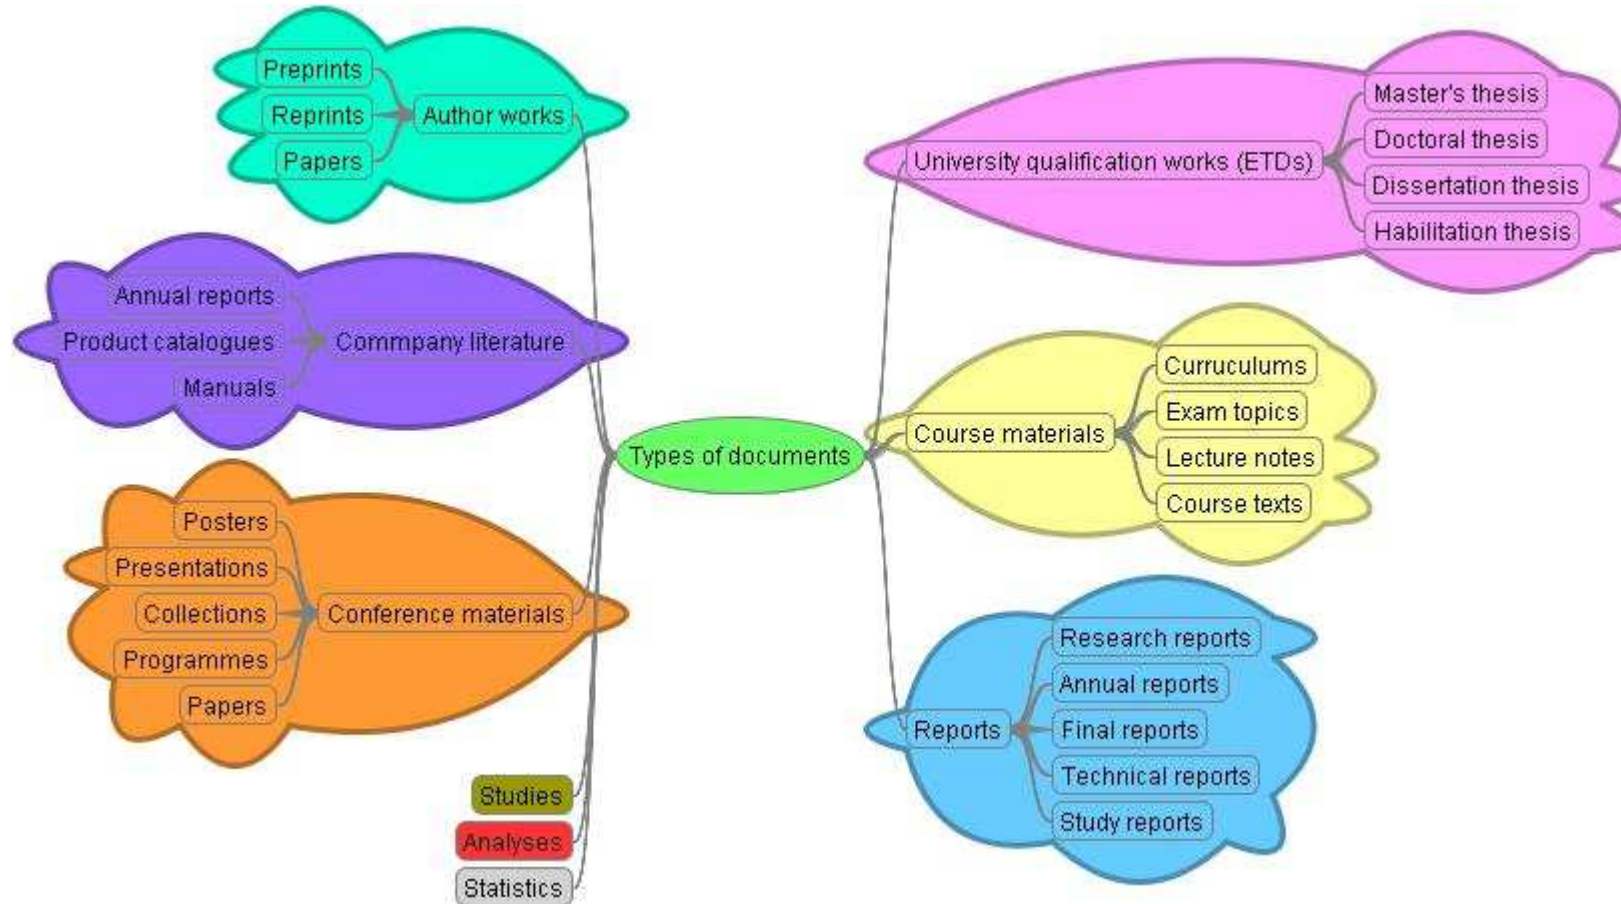

Types of Documents

210 mm