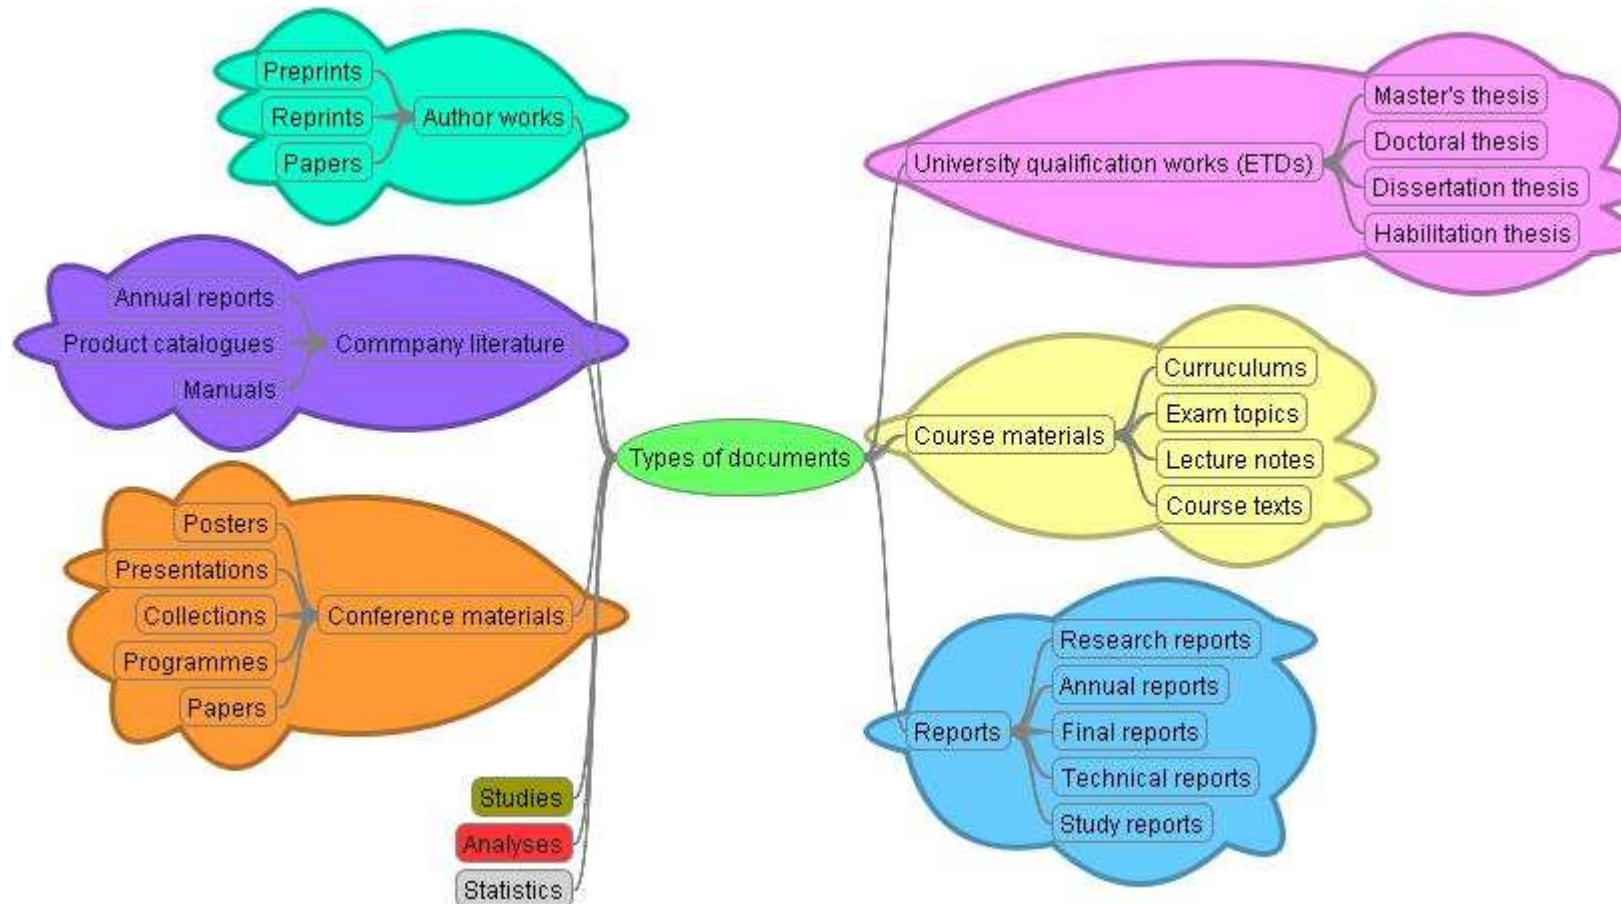

Types of Documents

210 mm