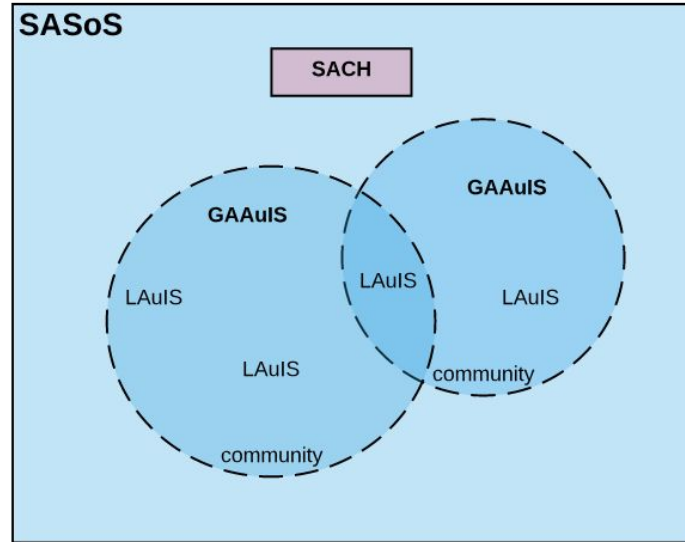

Note:

SASoS: Shareable Authority System of Systems

- **SACH:** Shareable Authority Clearing House
- **LAuIS:** Local Authority Information System
- **GAAuIS:** Global Aggregated Authority Information System