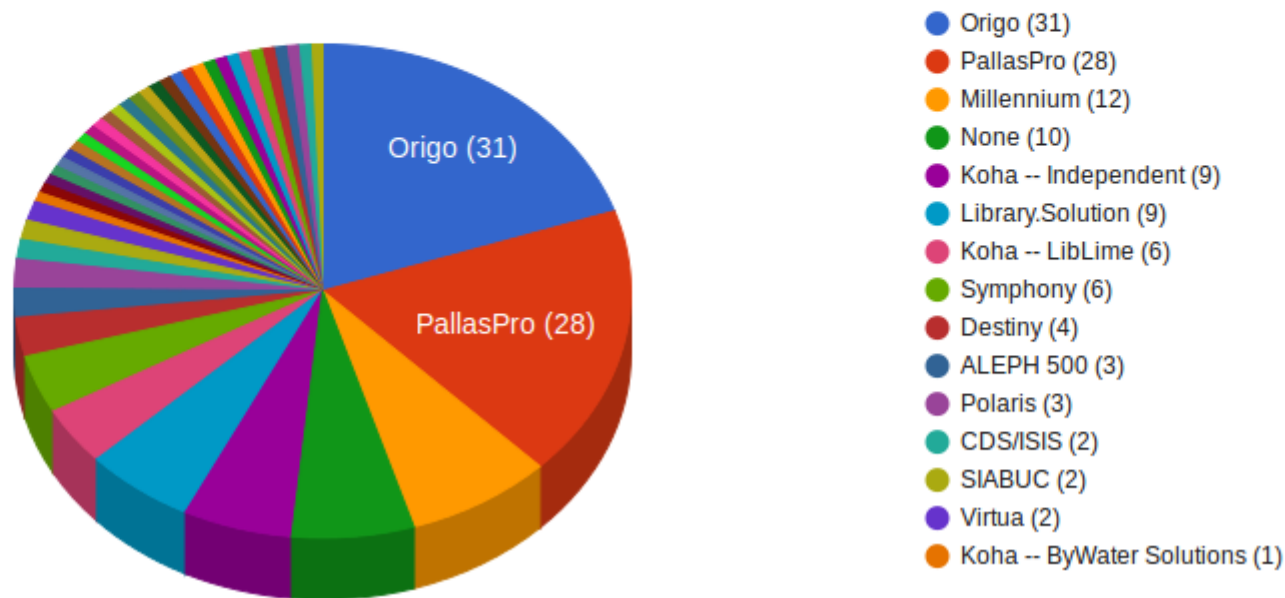

Koha is preferred

Koha Migration Report

Koha

2016

[installations:

Previous systems used by the 197 libraries migrating to Koha in 2016 (counting number of institution

(Source: Marshall Breeding, 2016 results)