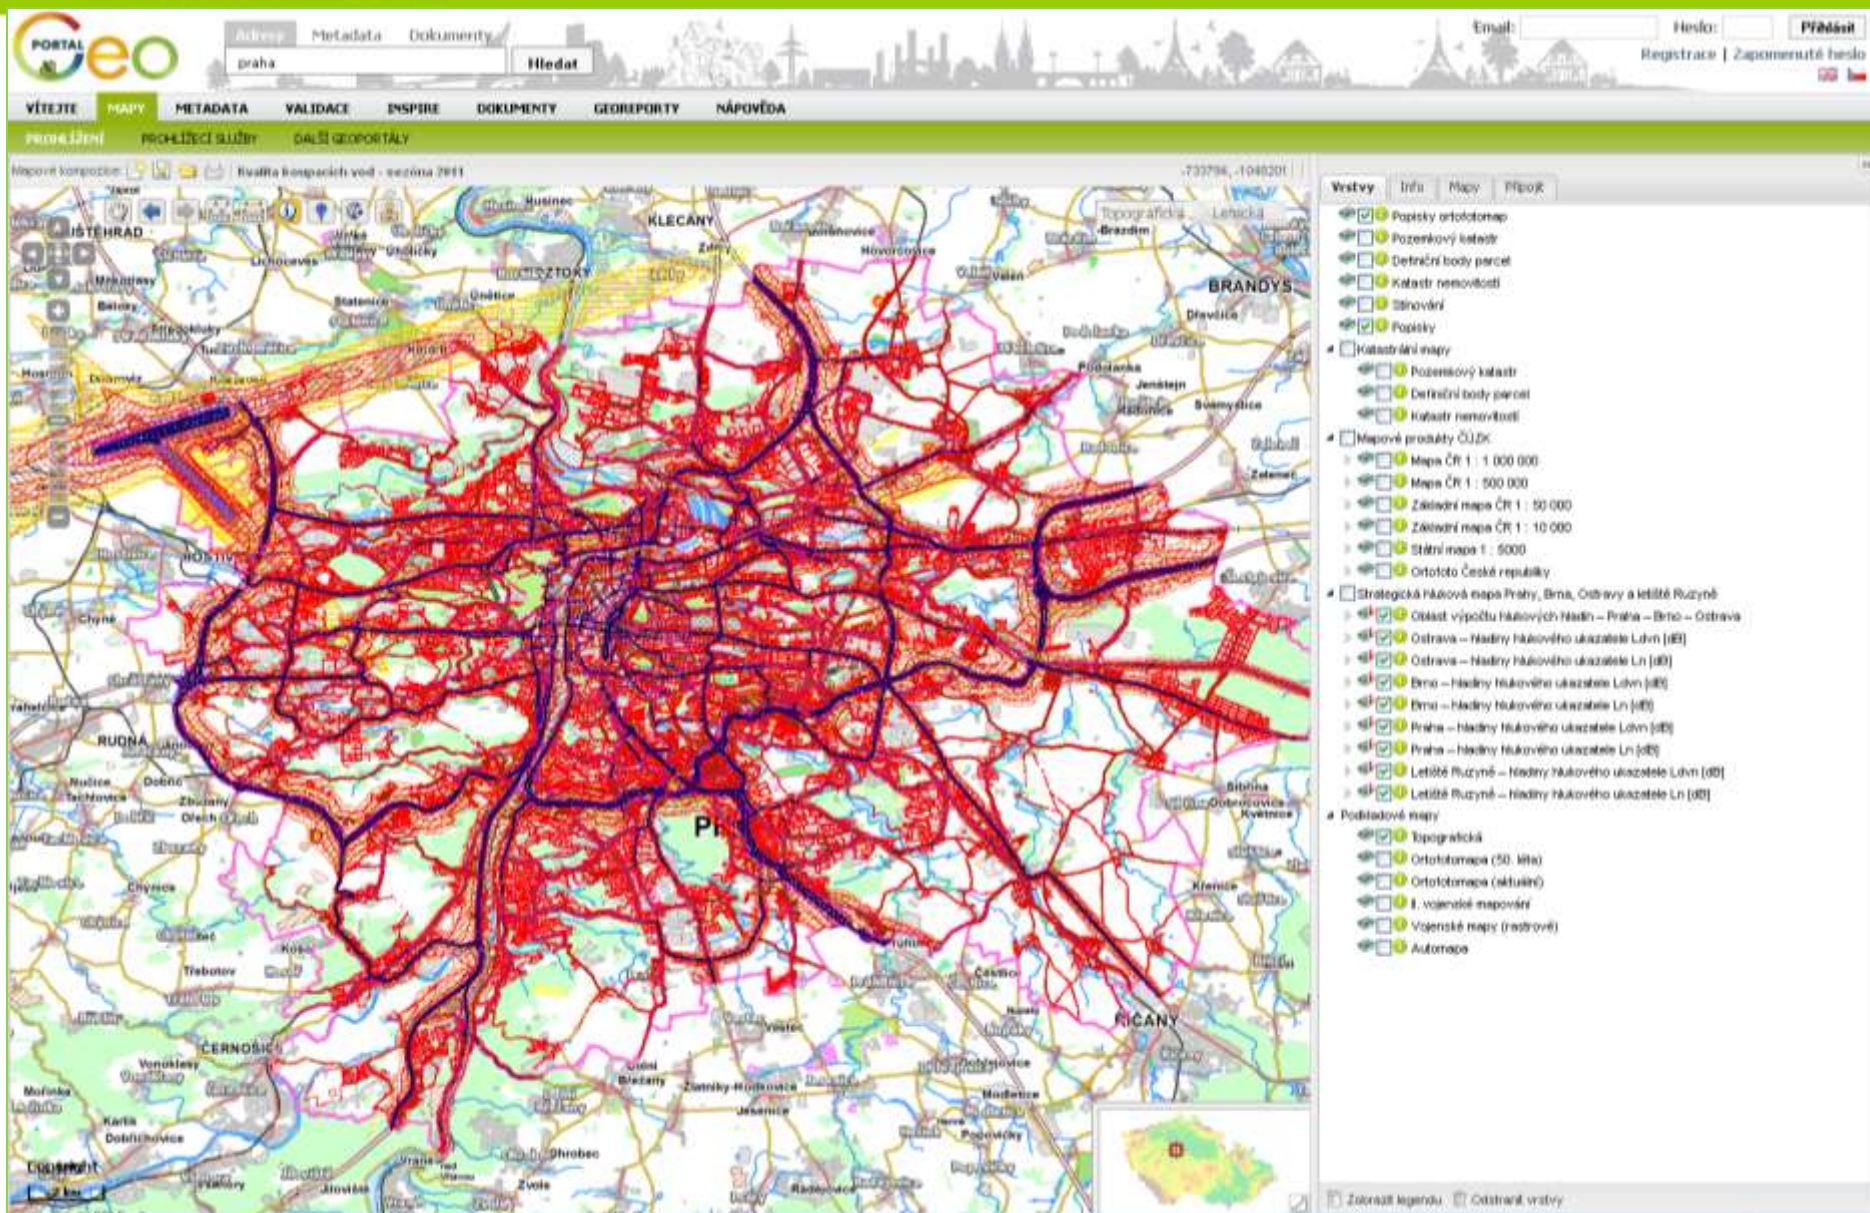

Hluková mapa Prahy

www.cenia.cz