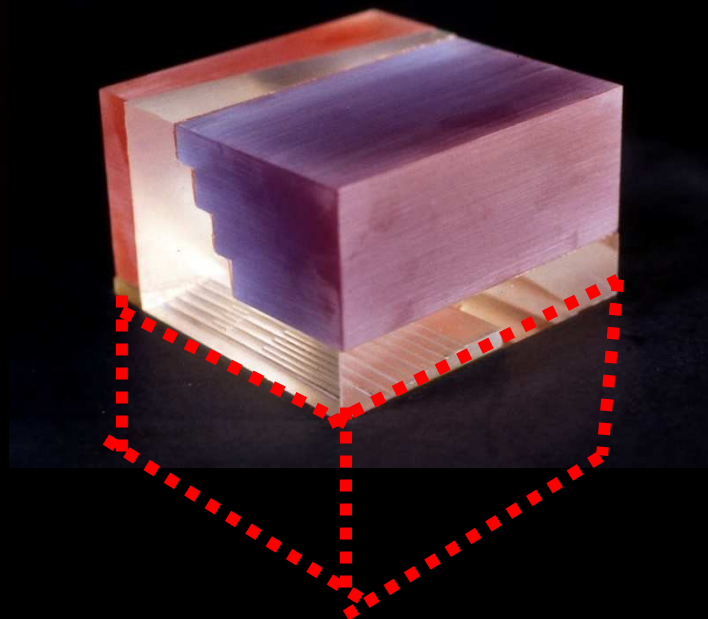

+

= SOUND & VISION

+ PUBLIC ATRIUM

A CUBE OF 50 x 50 x 50 M

50 % ABOVE GROUND

50 % UNDER GROUND