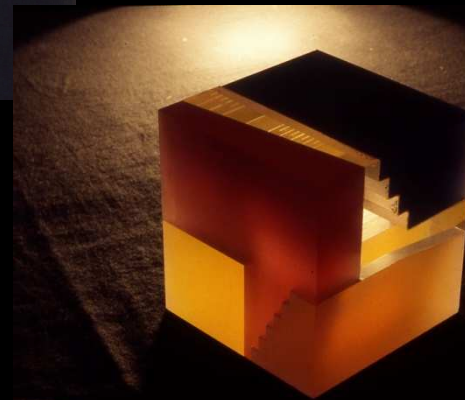

+

= SOUND & VISION

+ PUBLIC ATRIUM

A CUBE OF 50 x 50 x 50 M

50 % ABOVE GROUND

50 % UNDER GROUND