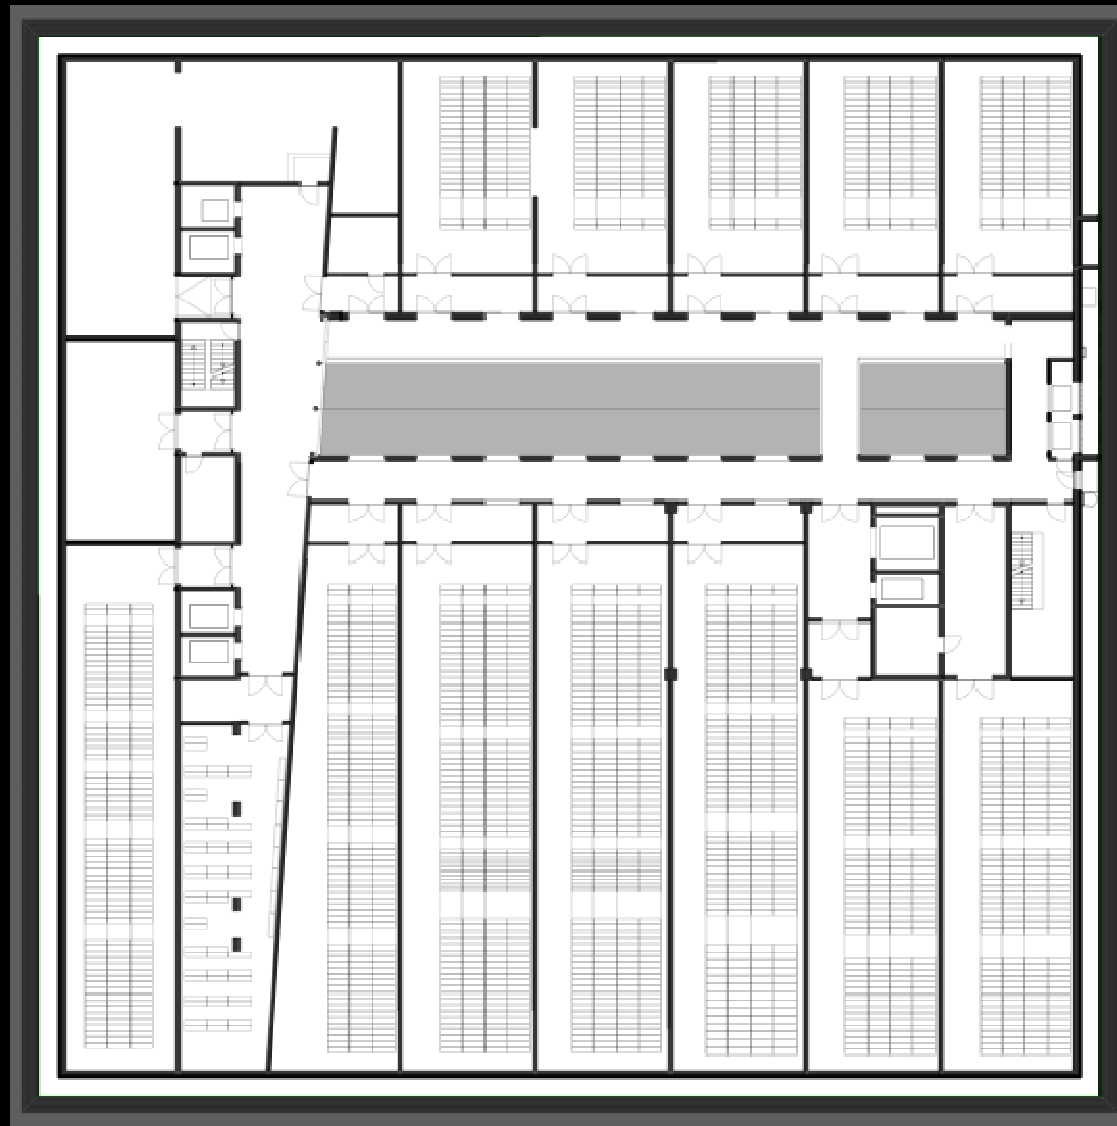

## A walk through the building

ATRIUM

UNDERGROUND  
ARCHIVES

UNDERGROUND  
ARCHIVES

UNDERGROUND  
ARCHIVES

5 STOREYS UNDERGROUND = 40 km. ARCHIVES

UNDERGROUND ARCHIVES

UNDERGROUND PUBLIC RESEARCH CENTER